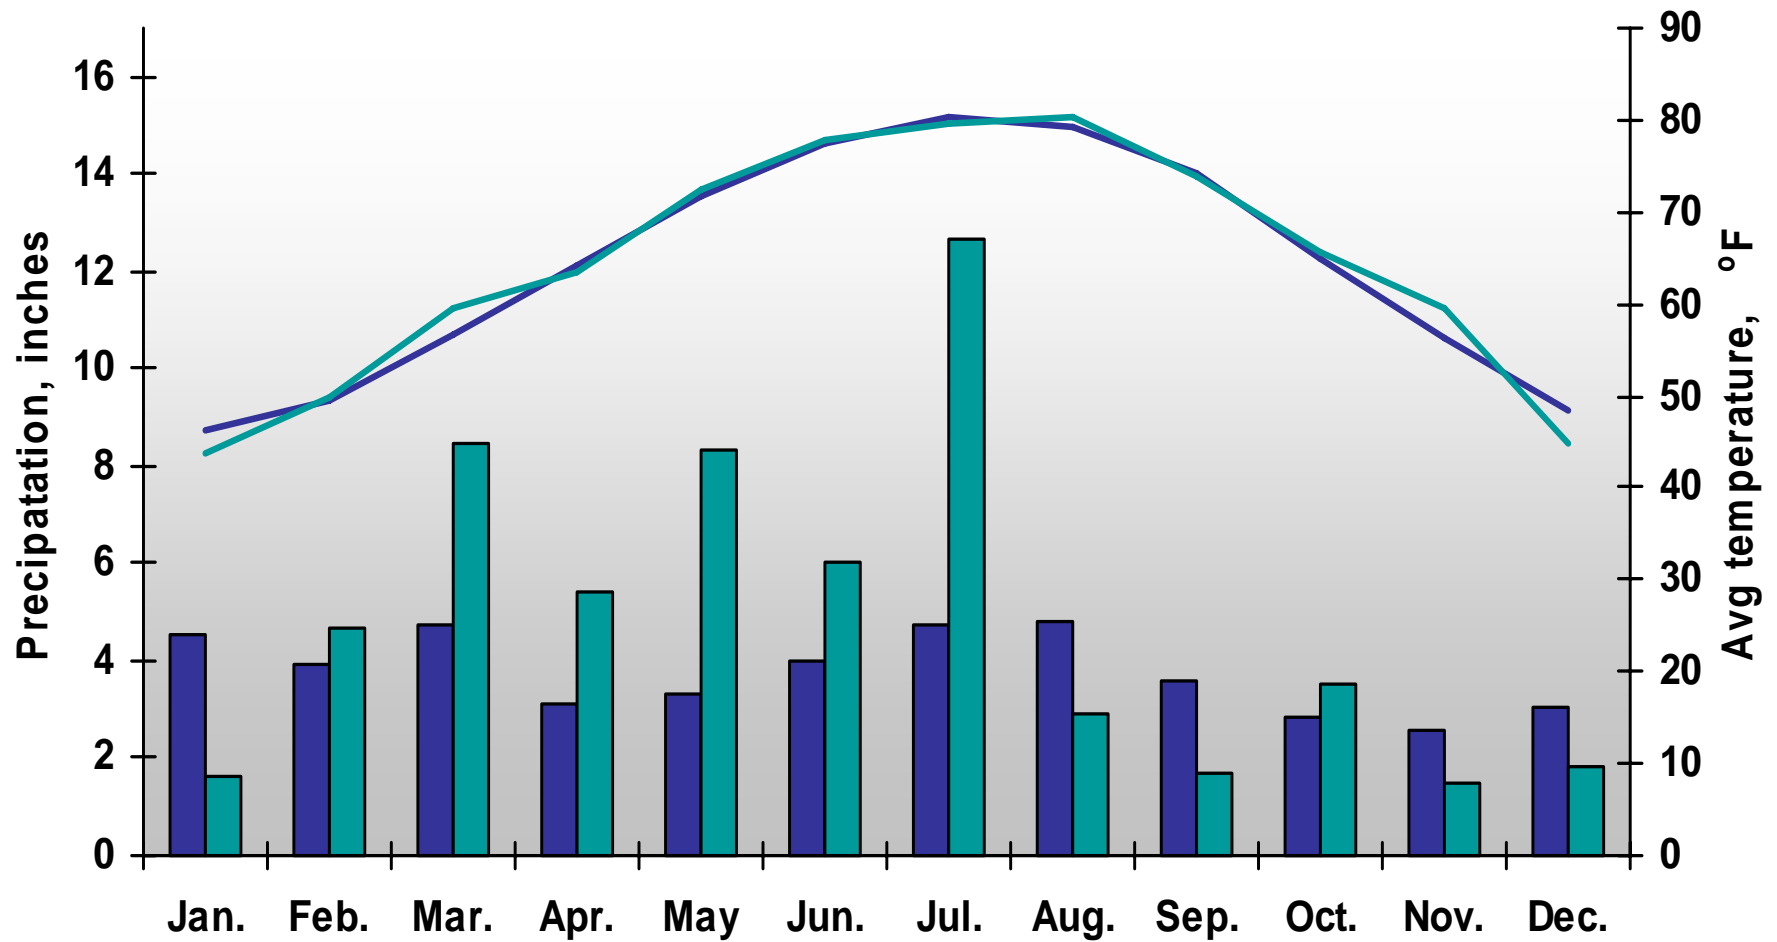

Midville Weather Data 2003

■ 30 yr avg precipitation ■ monthly precipitation
— 30 yr avg temperature — monthly temperature