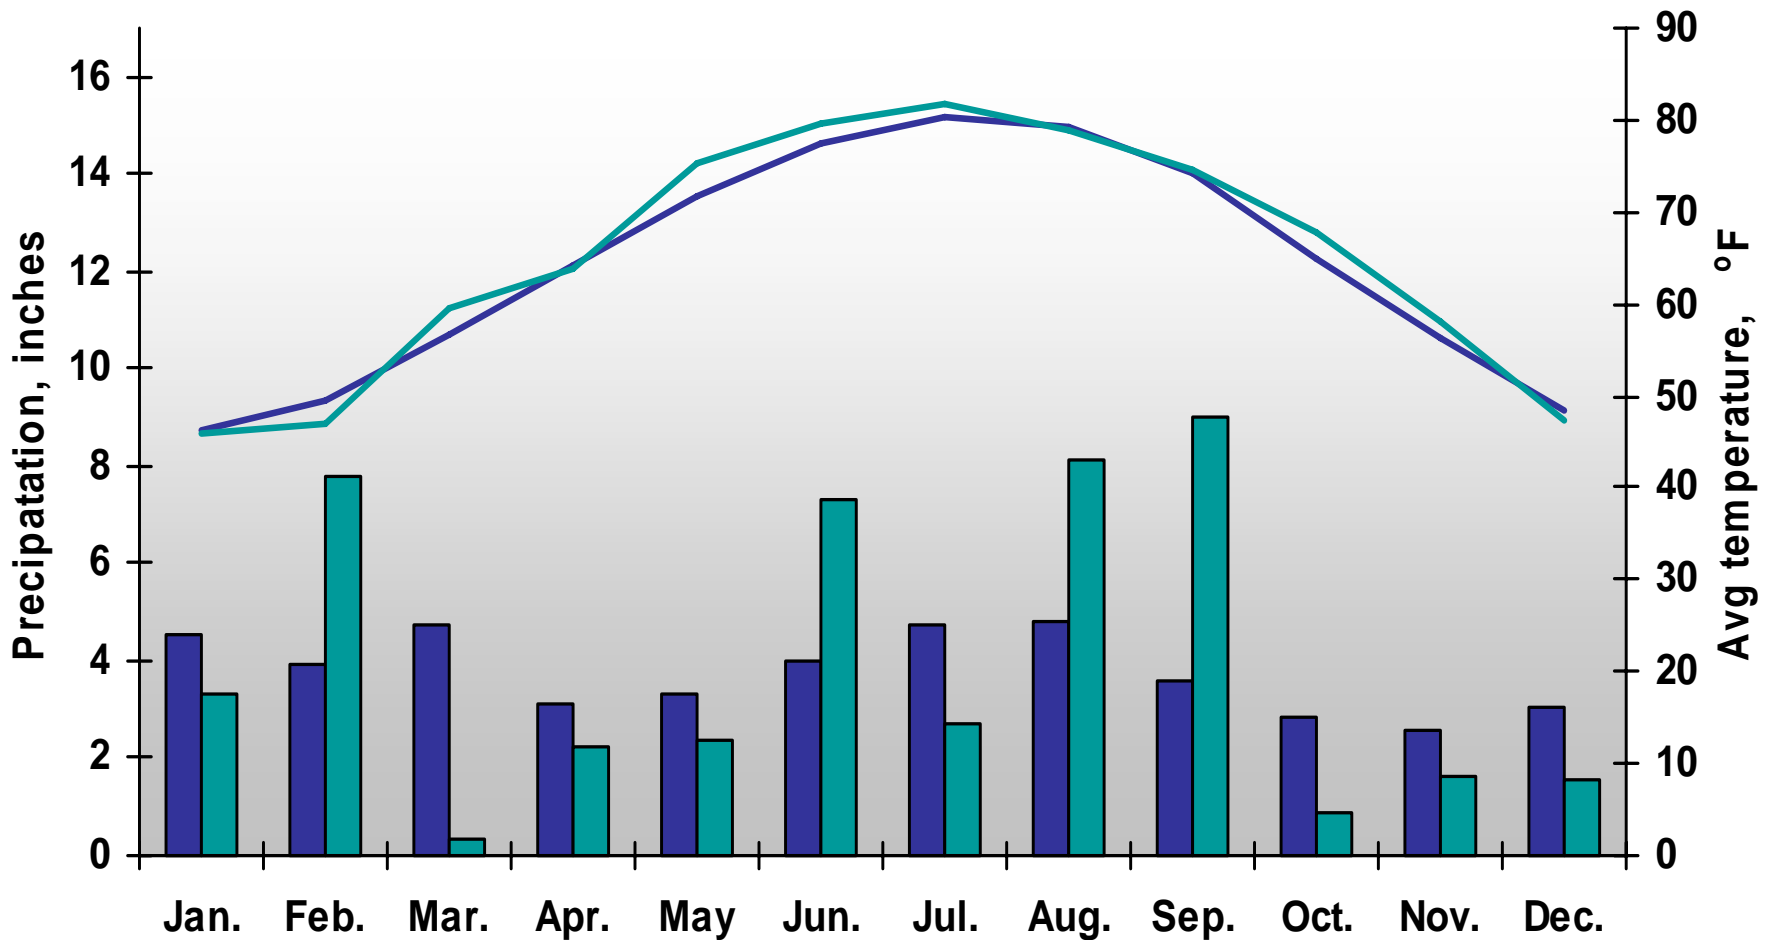

Midville Weather Data 2004

■ 30 yr avg precipitation ■ monthly precipitation
— 30 yr avg temperature — monthly temperature