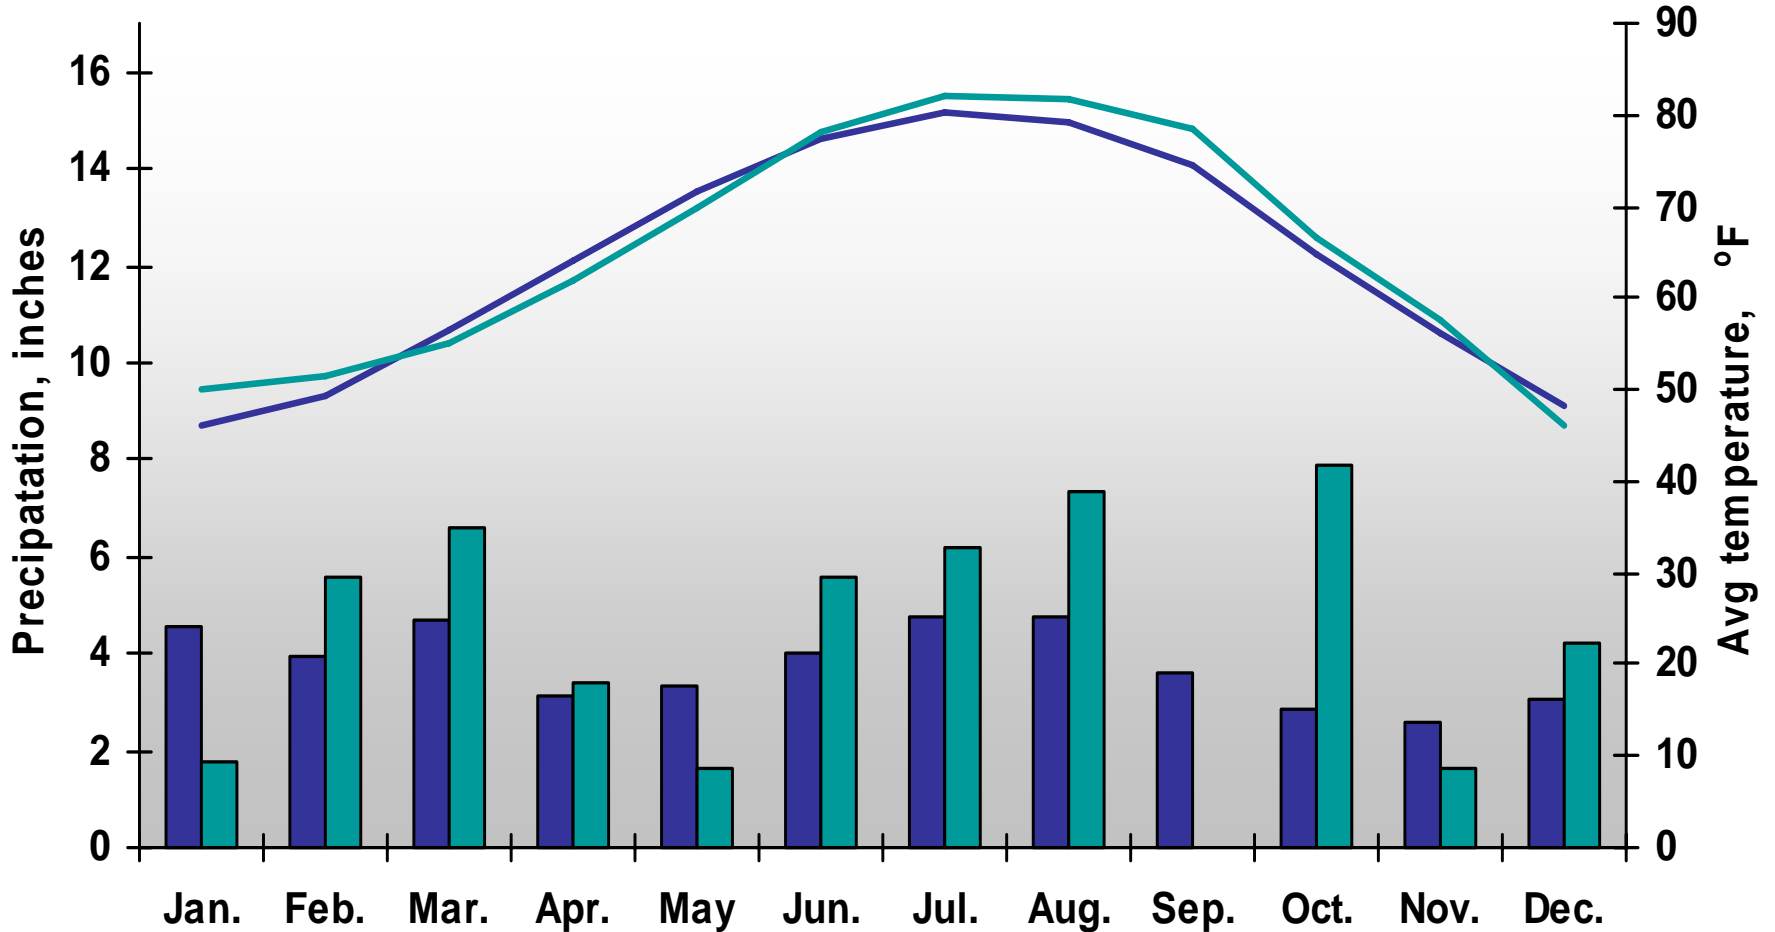

# Midville Weather Data 2005

■ 30 yr avg precipitation    ■ monthly precipitation  
— 30 yr avg temperature    — monthly temperature