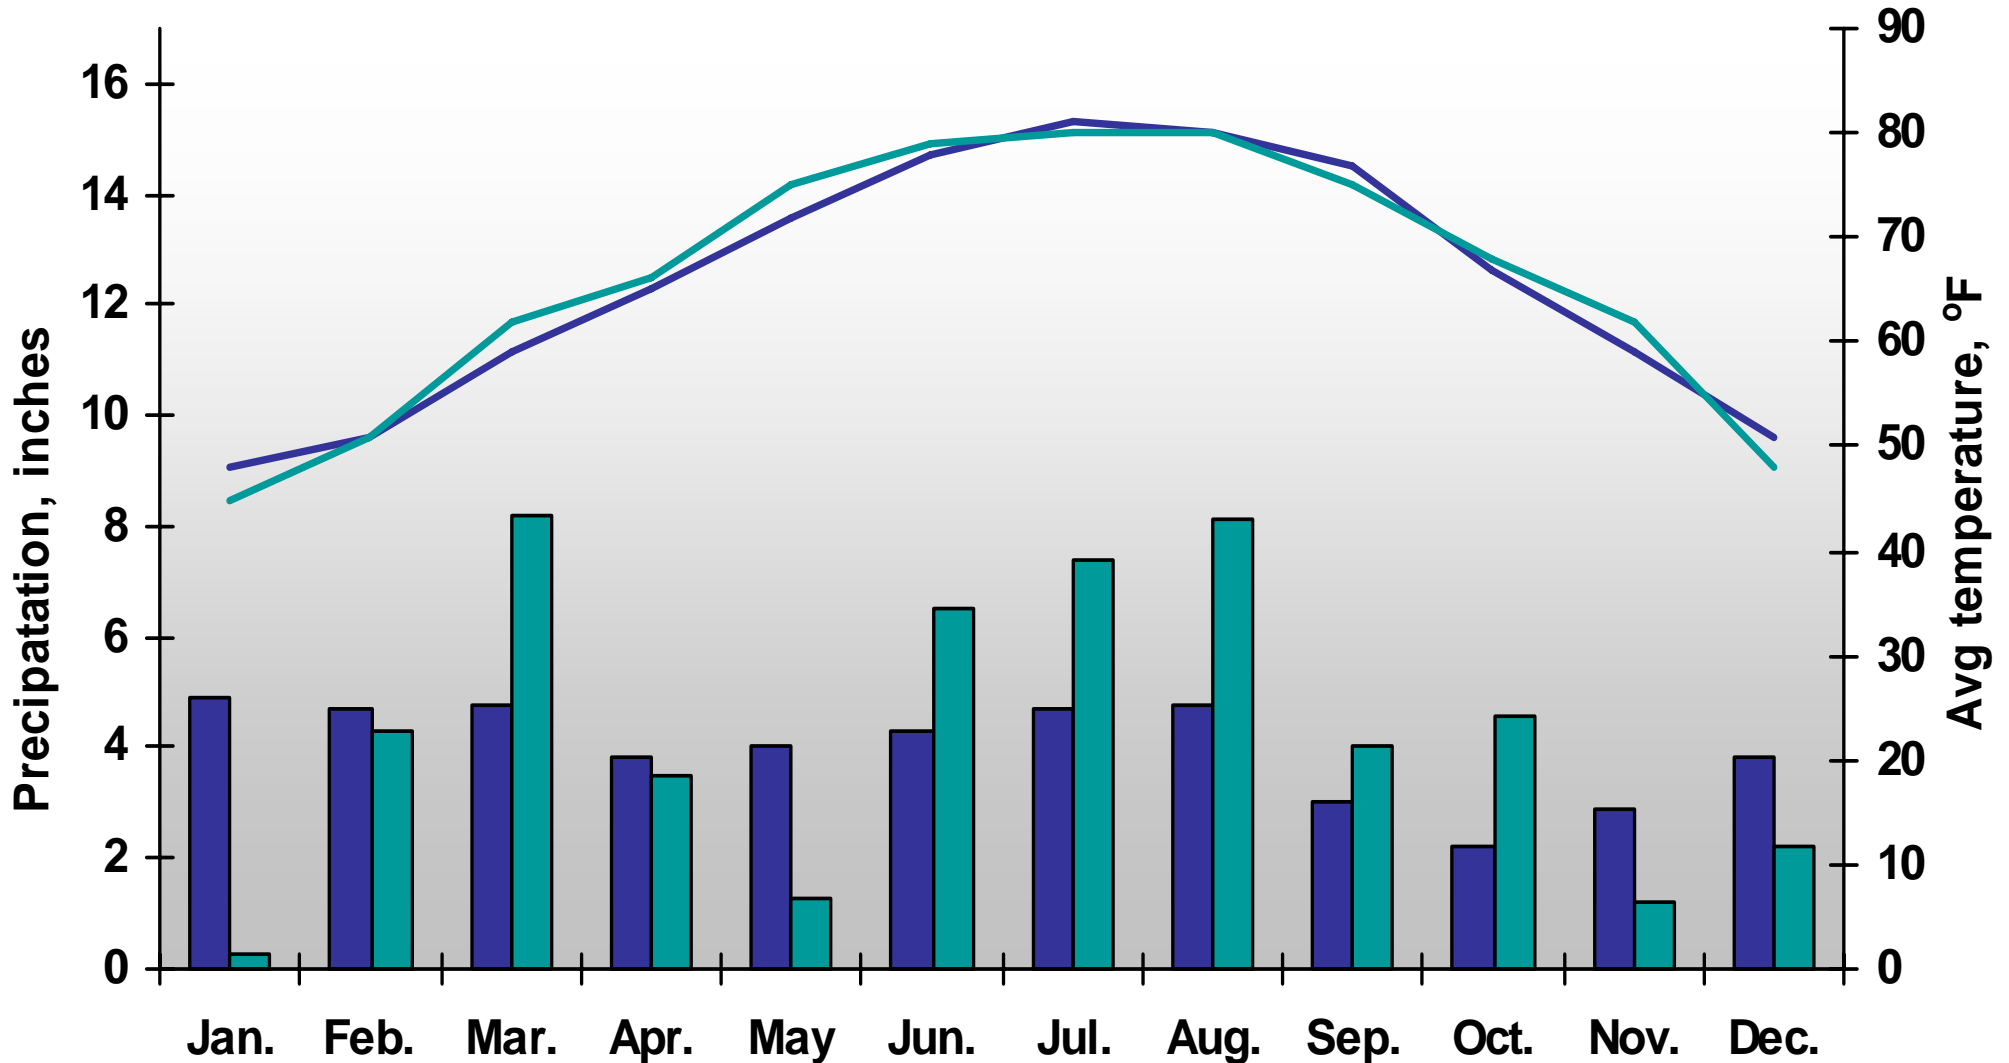

# Tifton Weather Data 2003

■ 30 yr avg precipitation    ■ monthly precipitation  
— 30 yr avg temperature    — monthly temperature