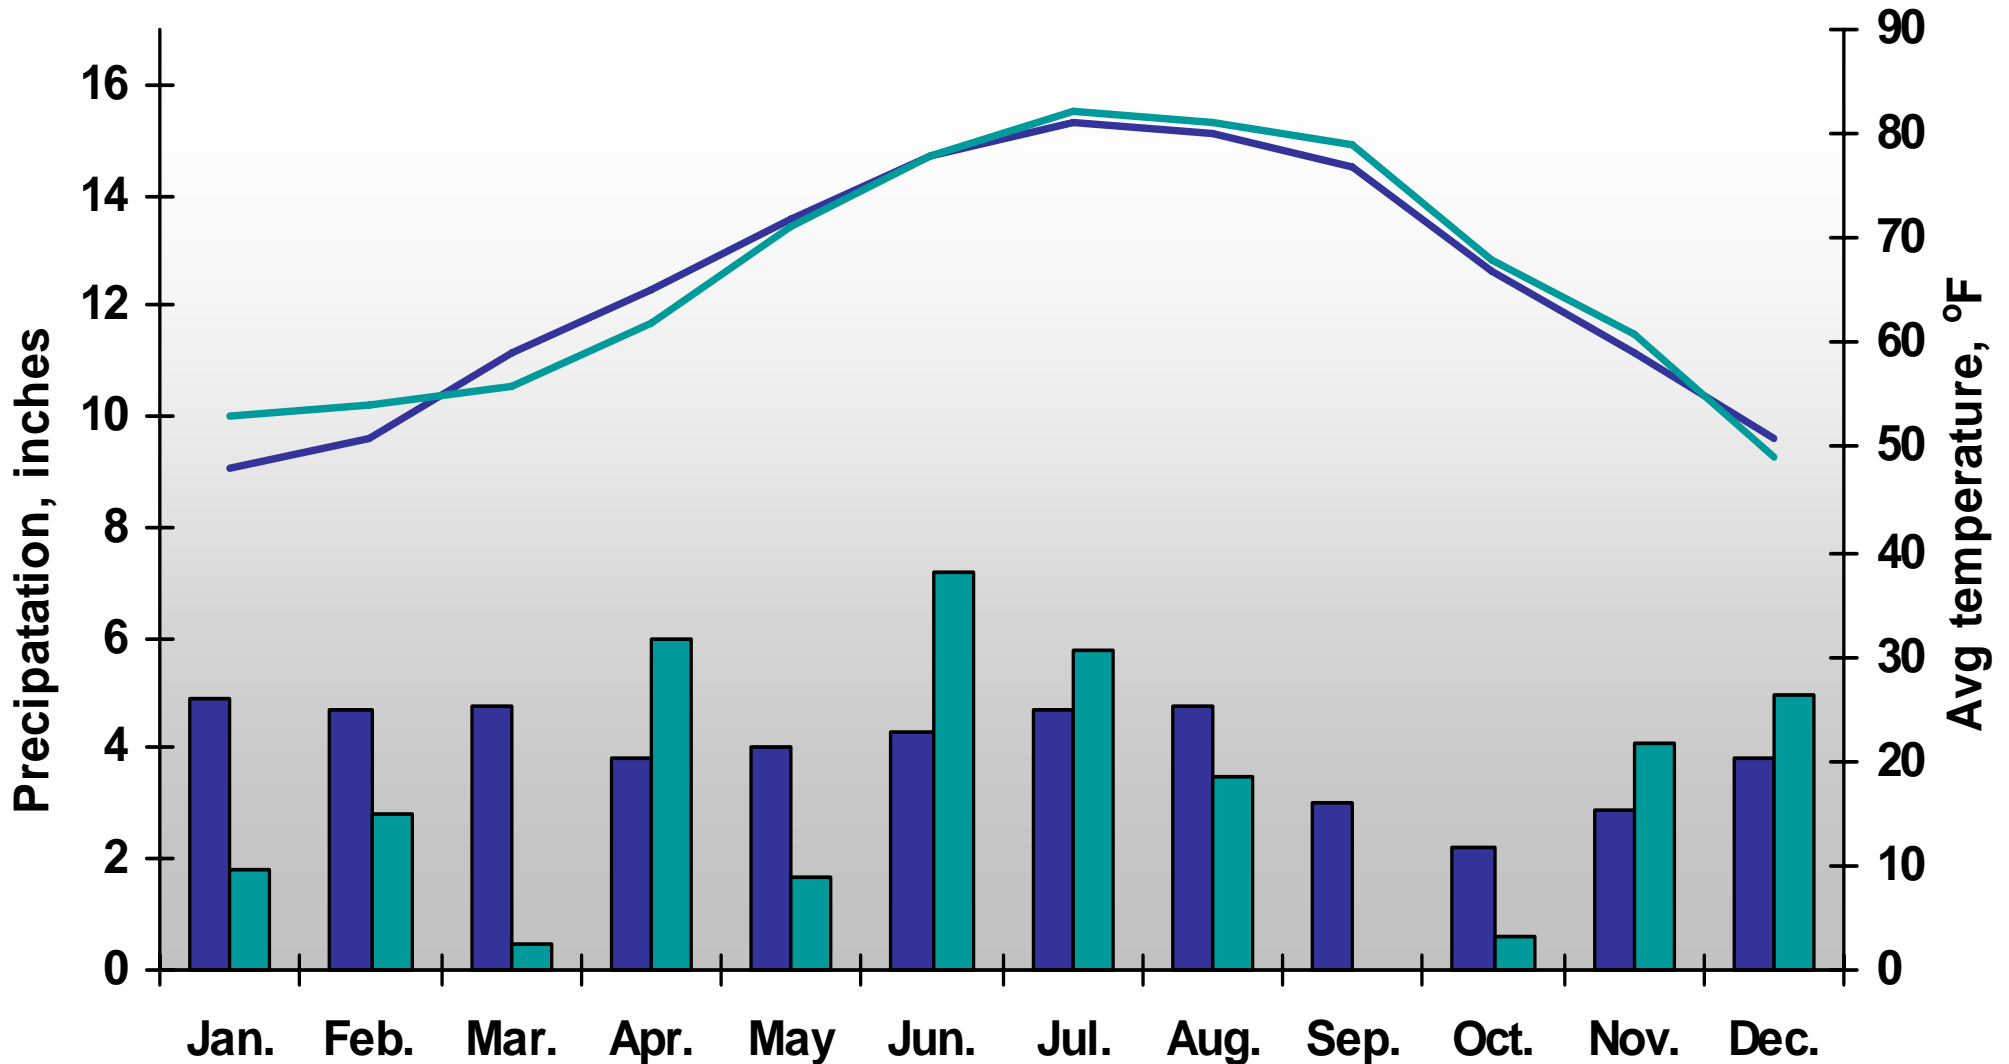

Tifton Weather Data 2005

■ 30 yr avg precipitation ■ monthly precipitation
— 30 yr avg temperature — monthly temperature