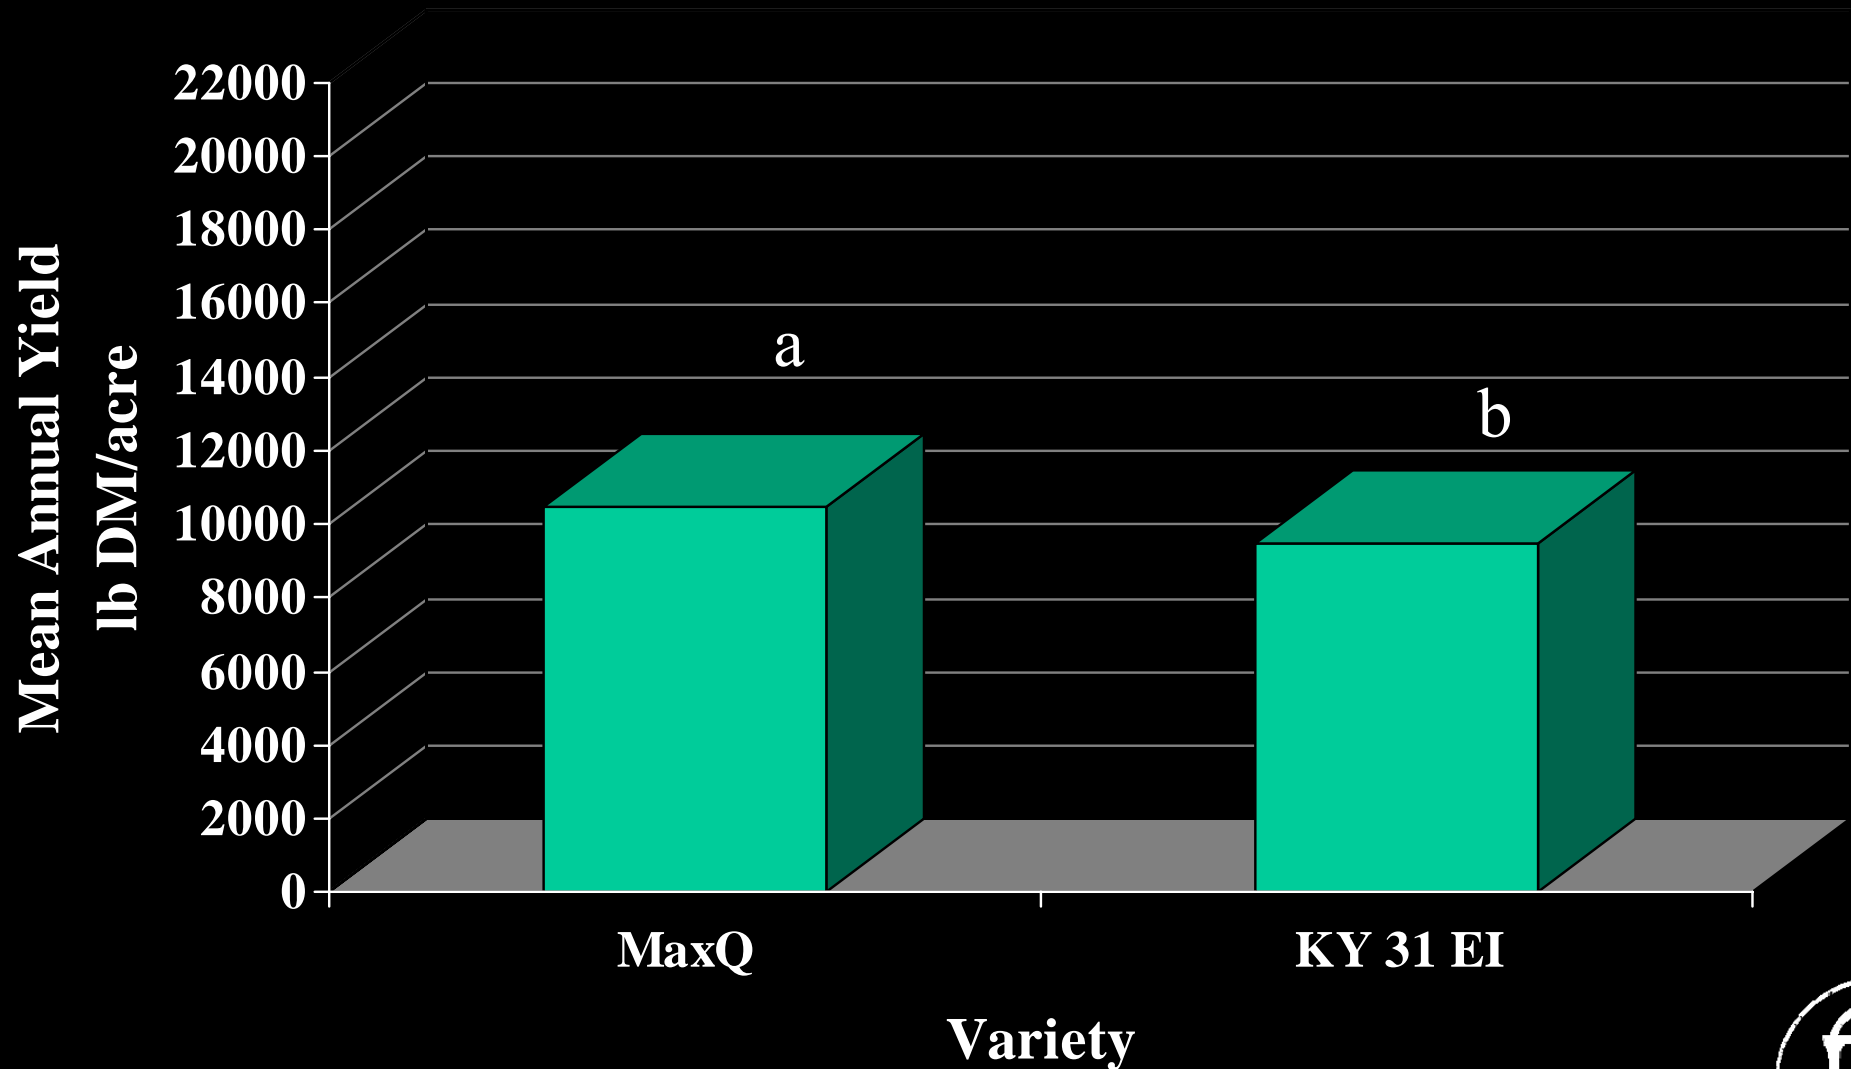

# Athens Tall Fescue 2004-2006

Varieties labeled with the same letter were not significantly different ( $\alpha=0.05$ ).