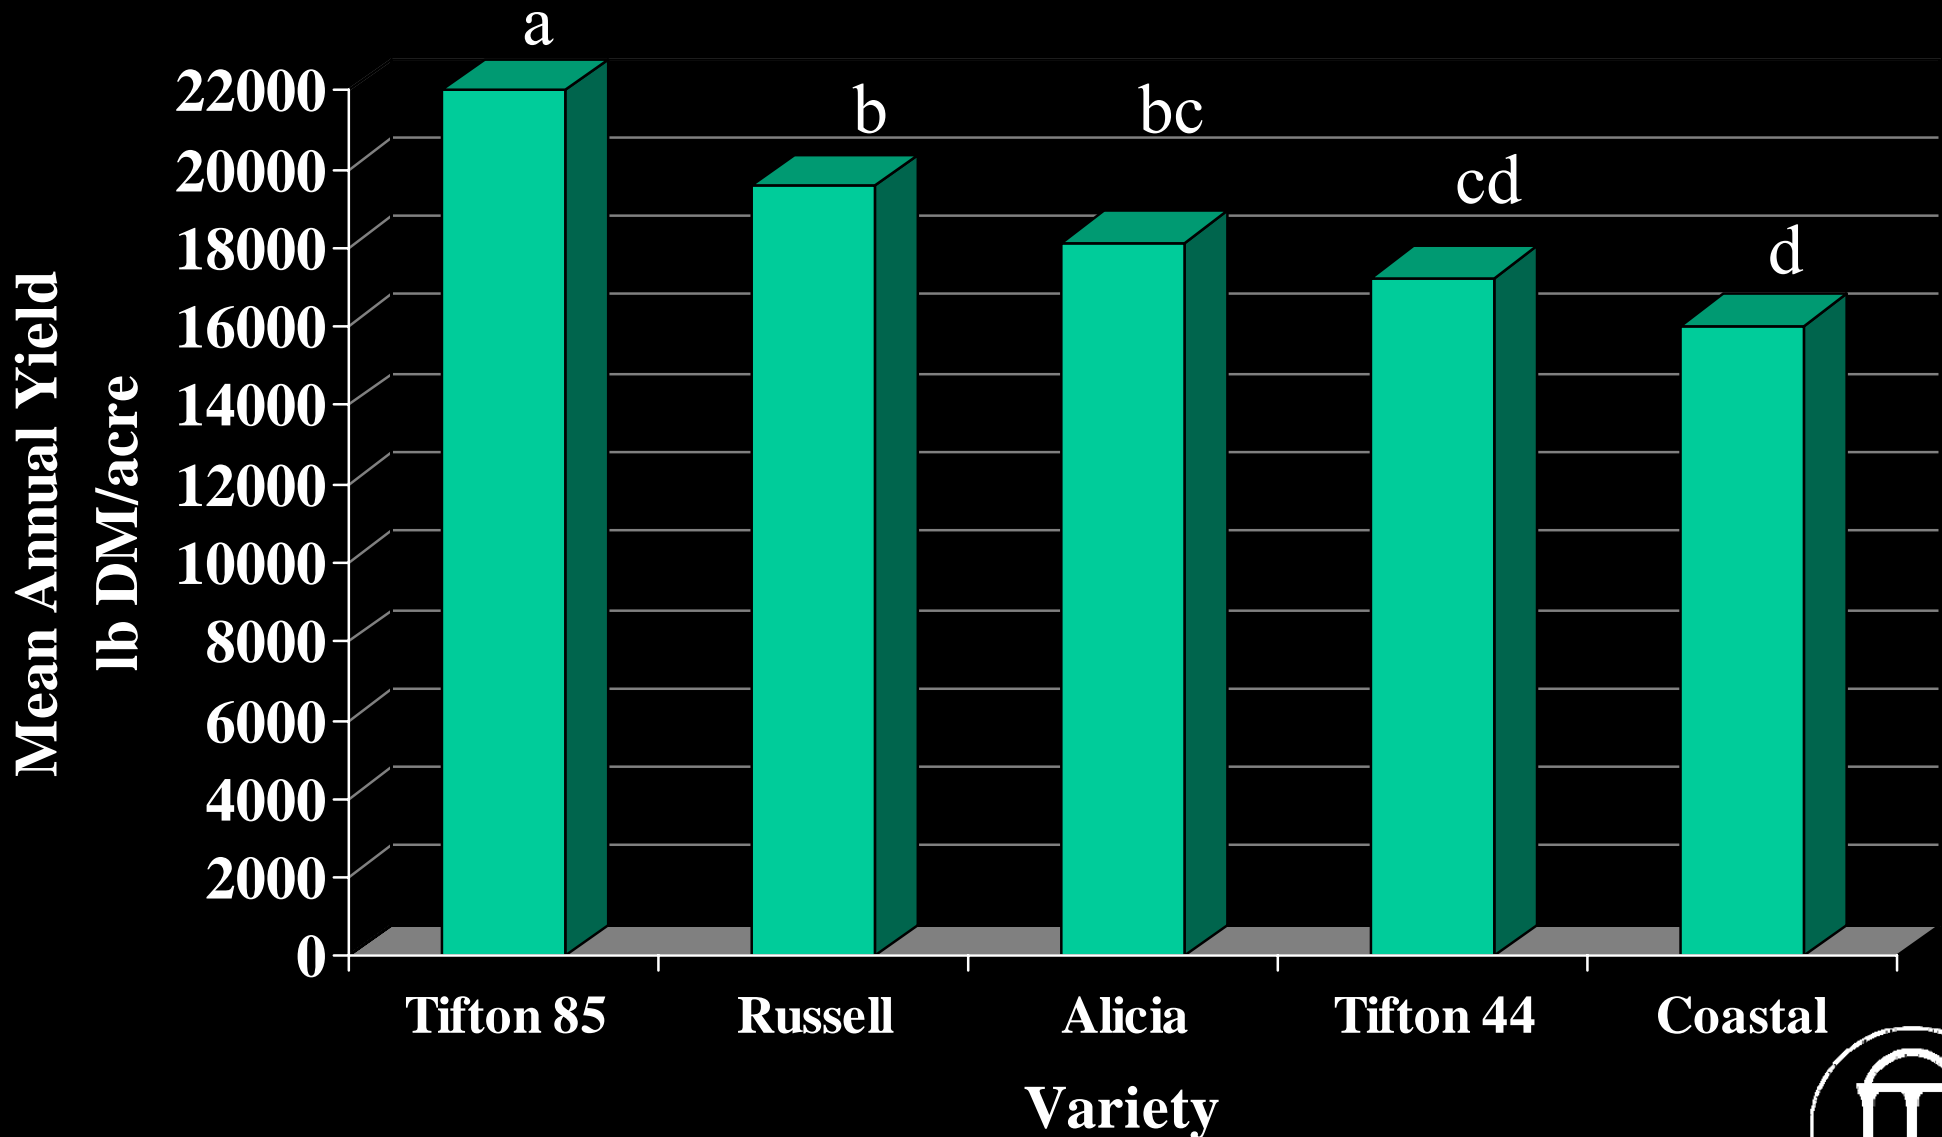

# Calhoun Hybrid Bermudagrass 2003-2005

Varieties labeled with the same letter were not significantly different ( $\alpha=0.05$ ).