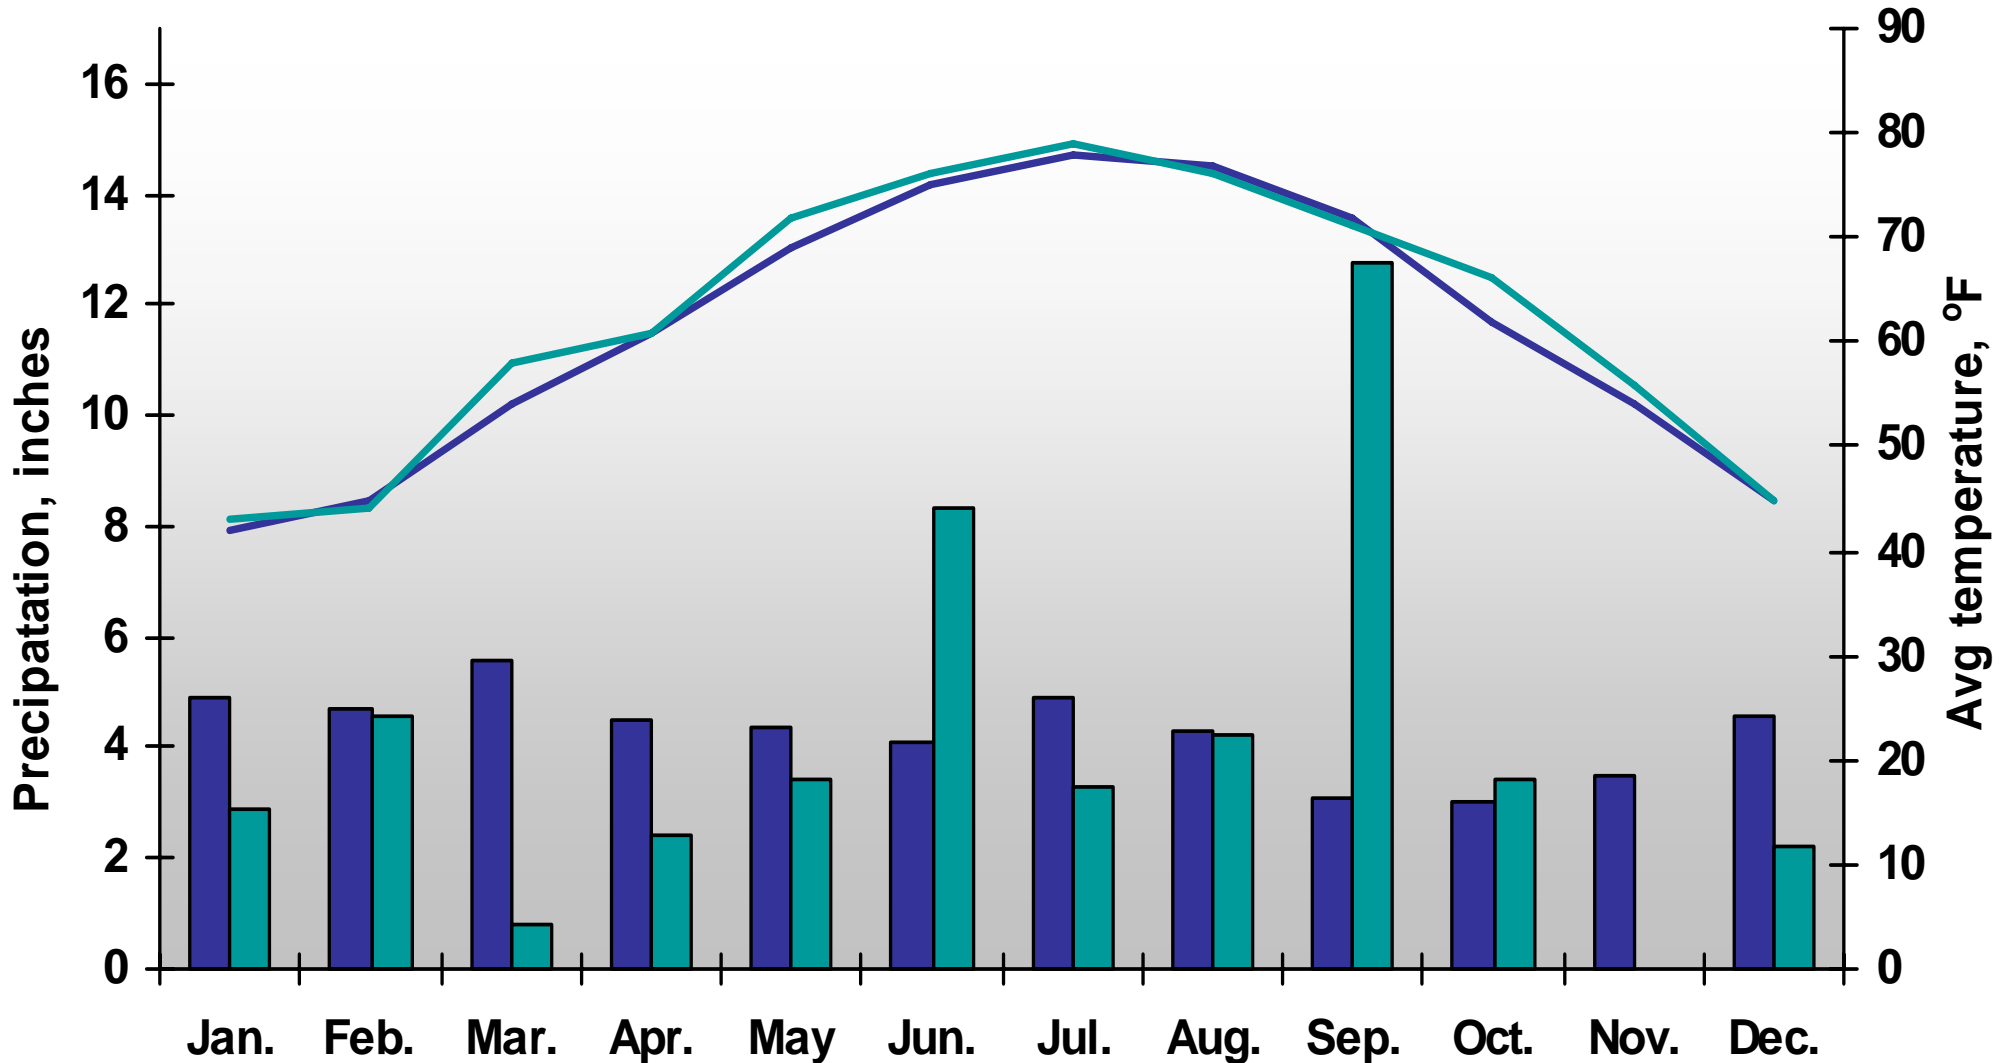

# Griffin Weather Data 2004

■ 30 yr avg precipitation    ■ monthly precipitation  
— 30 yr avg temperature    — monthly temperature