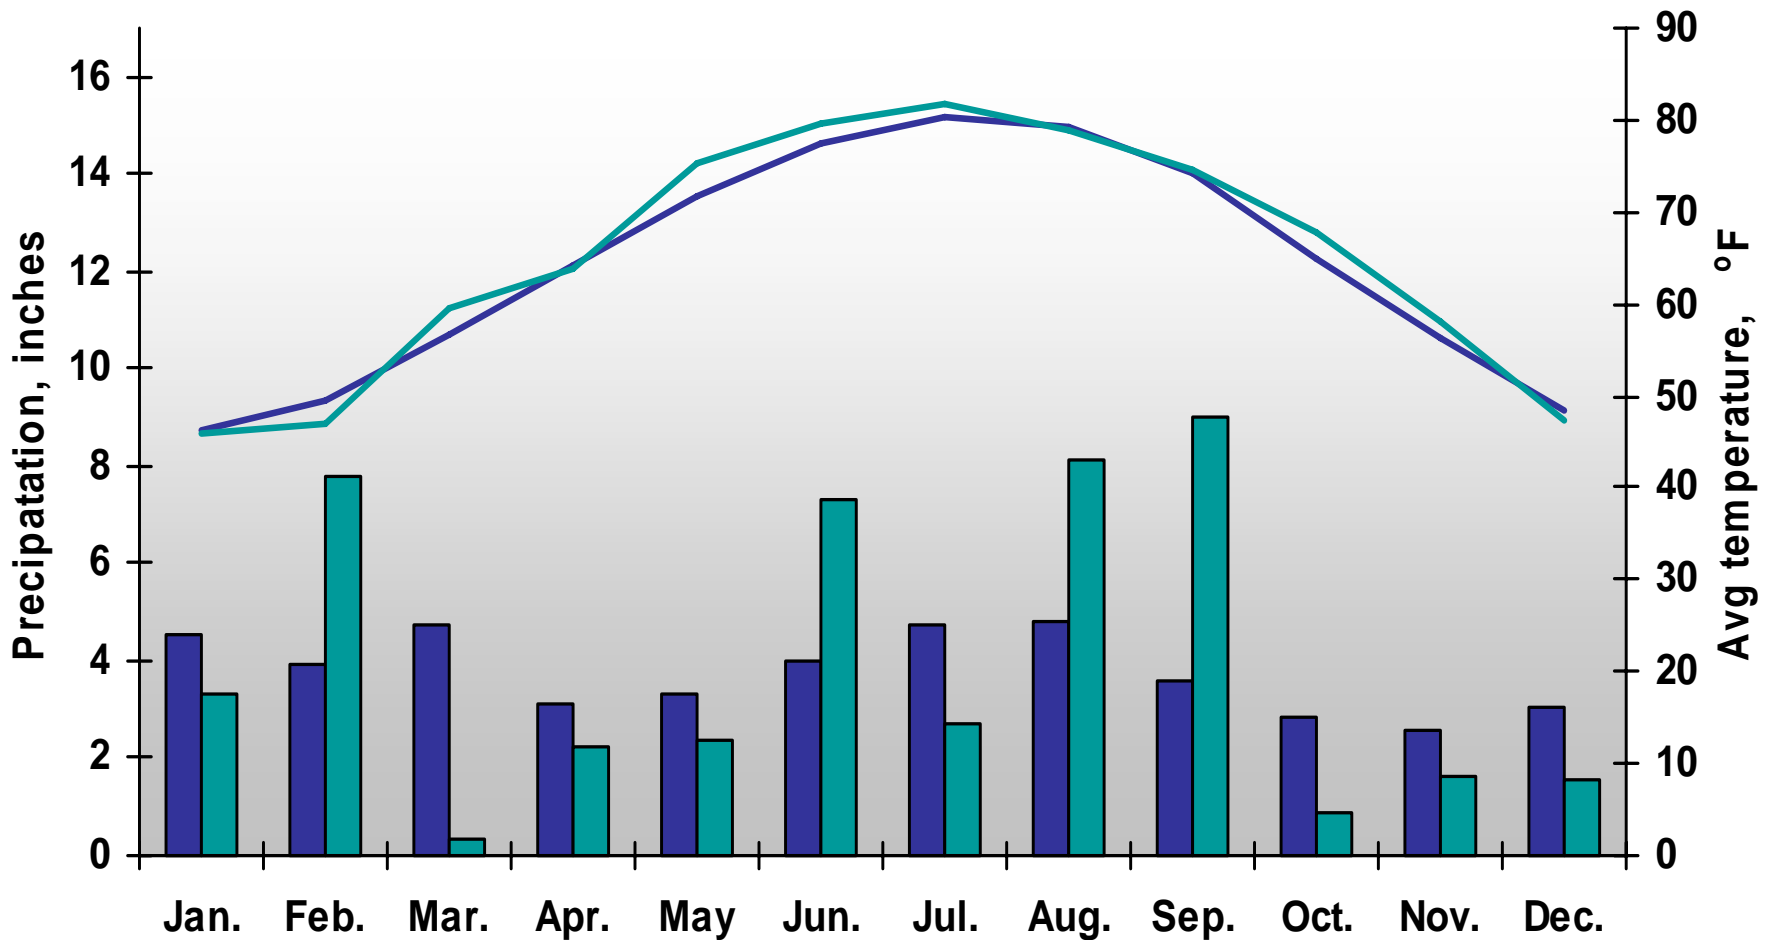

# Midville Weather Data 2004

■ 30 yr avg precipitation    ■ monthly precipitation  
— 30 yr avg temperature    — monthly temperature