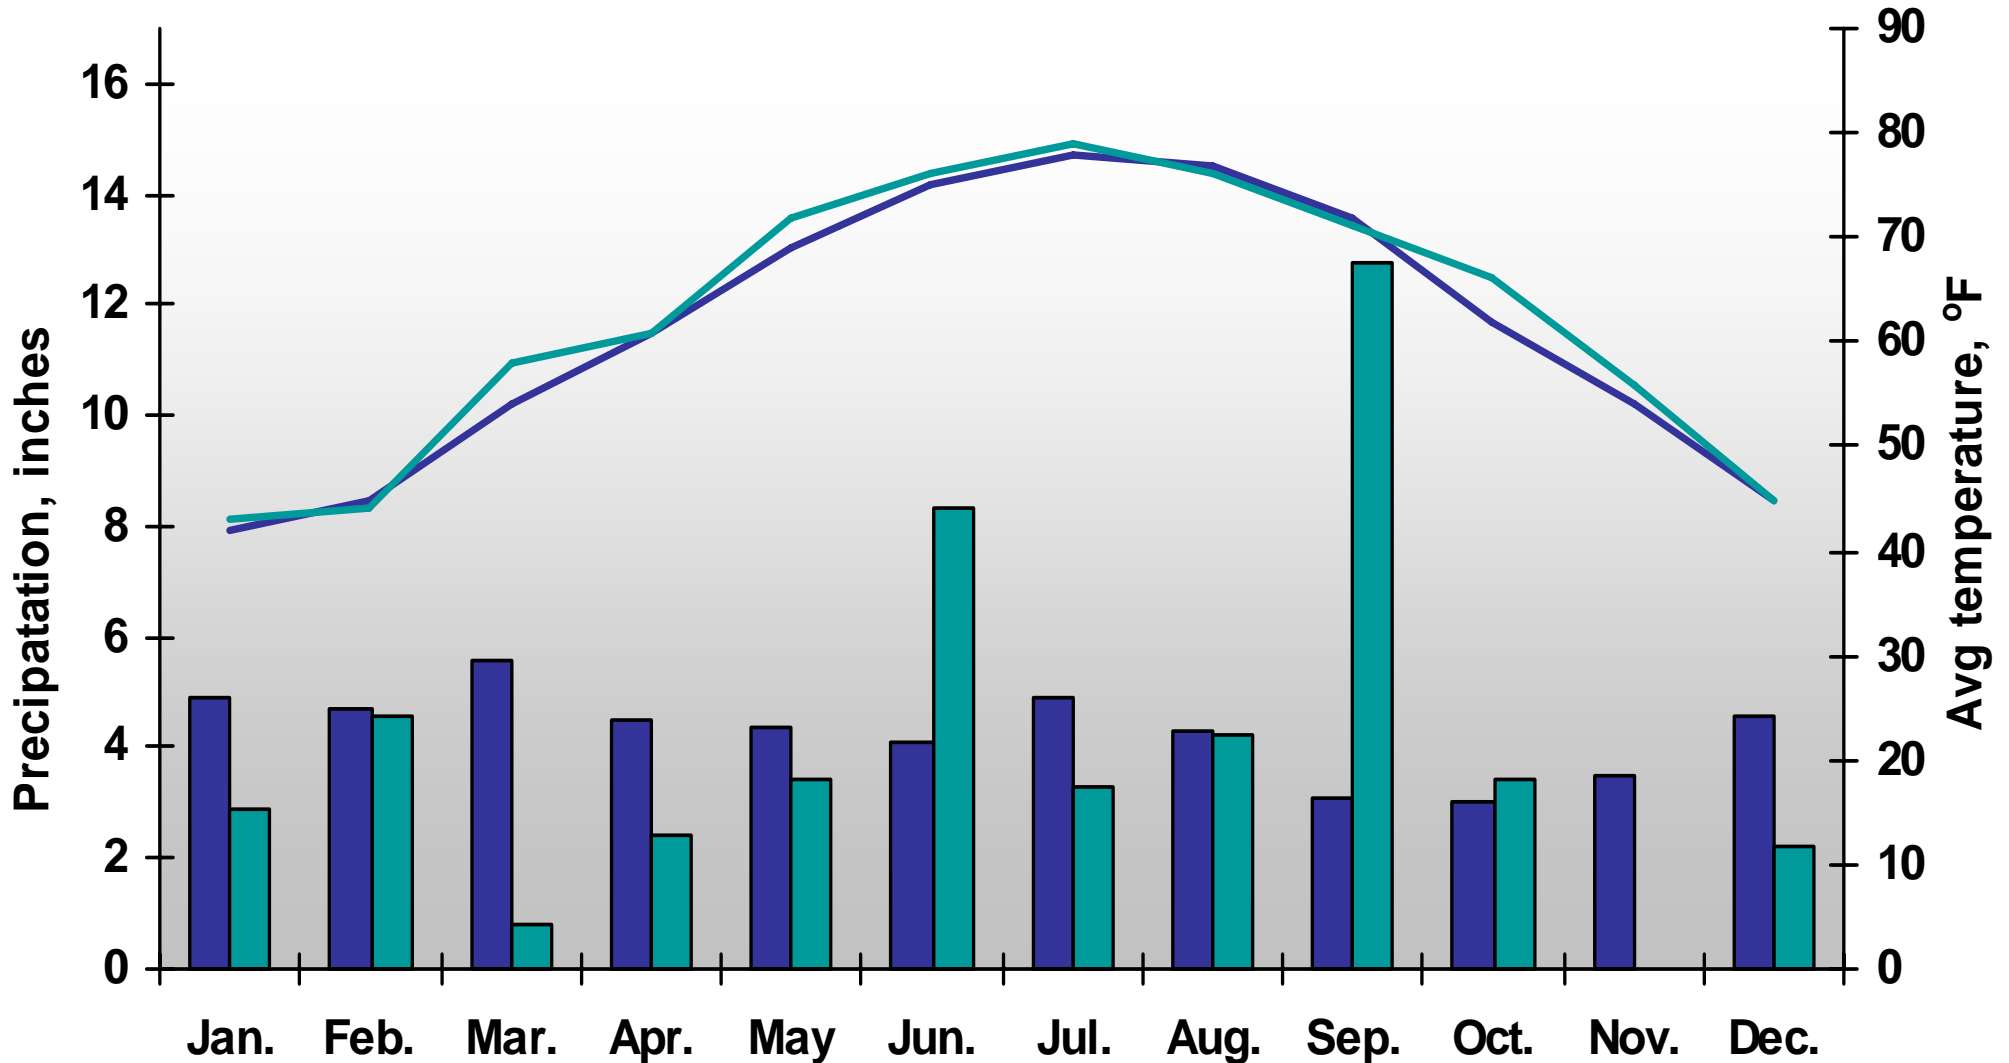

Griffin Weather Data 2004

■ 30 yr avg precipitation ■ monthly precipitation
— 30 yr avg temperature — monthly temperature