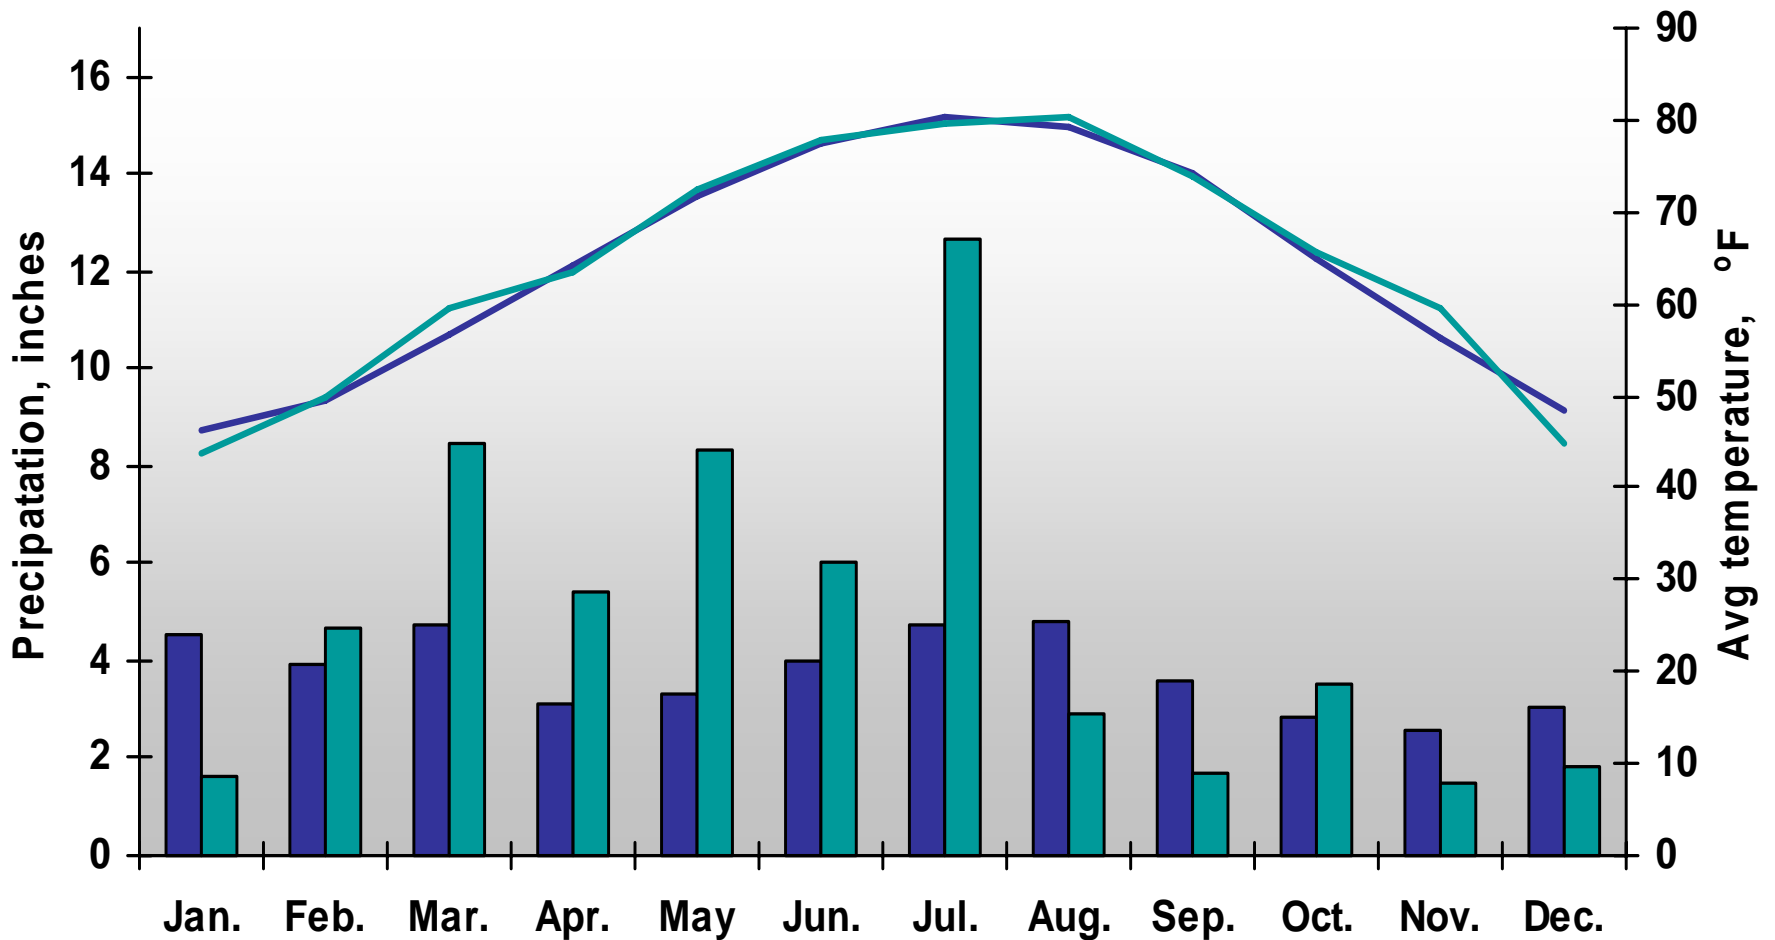

Midville Weather Data 2003

■ 30 yr avg precipitation ■ monthly precipitation
— 30 yr avg temperature — monthly temperature