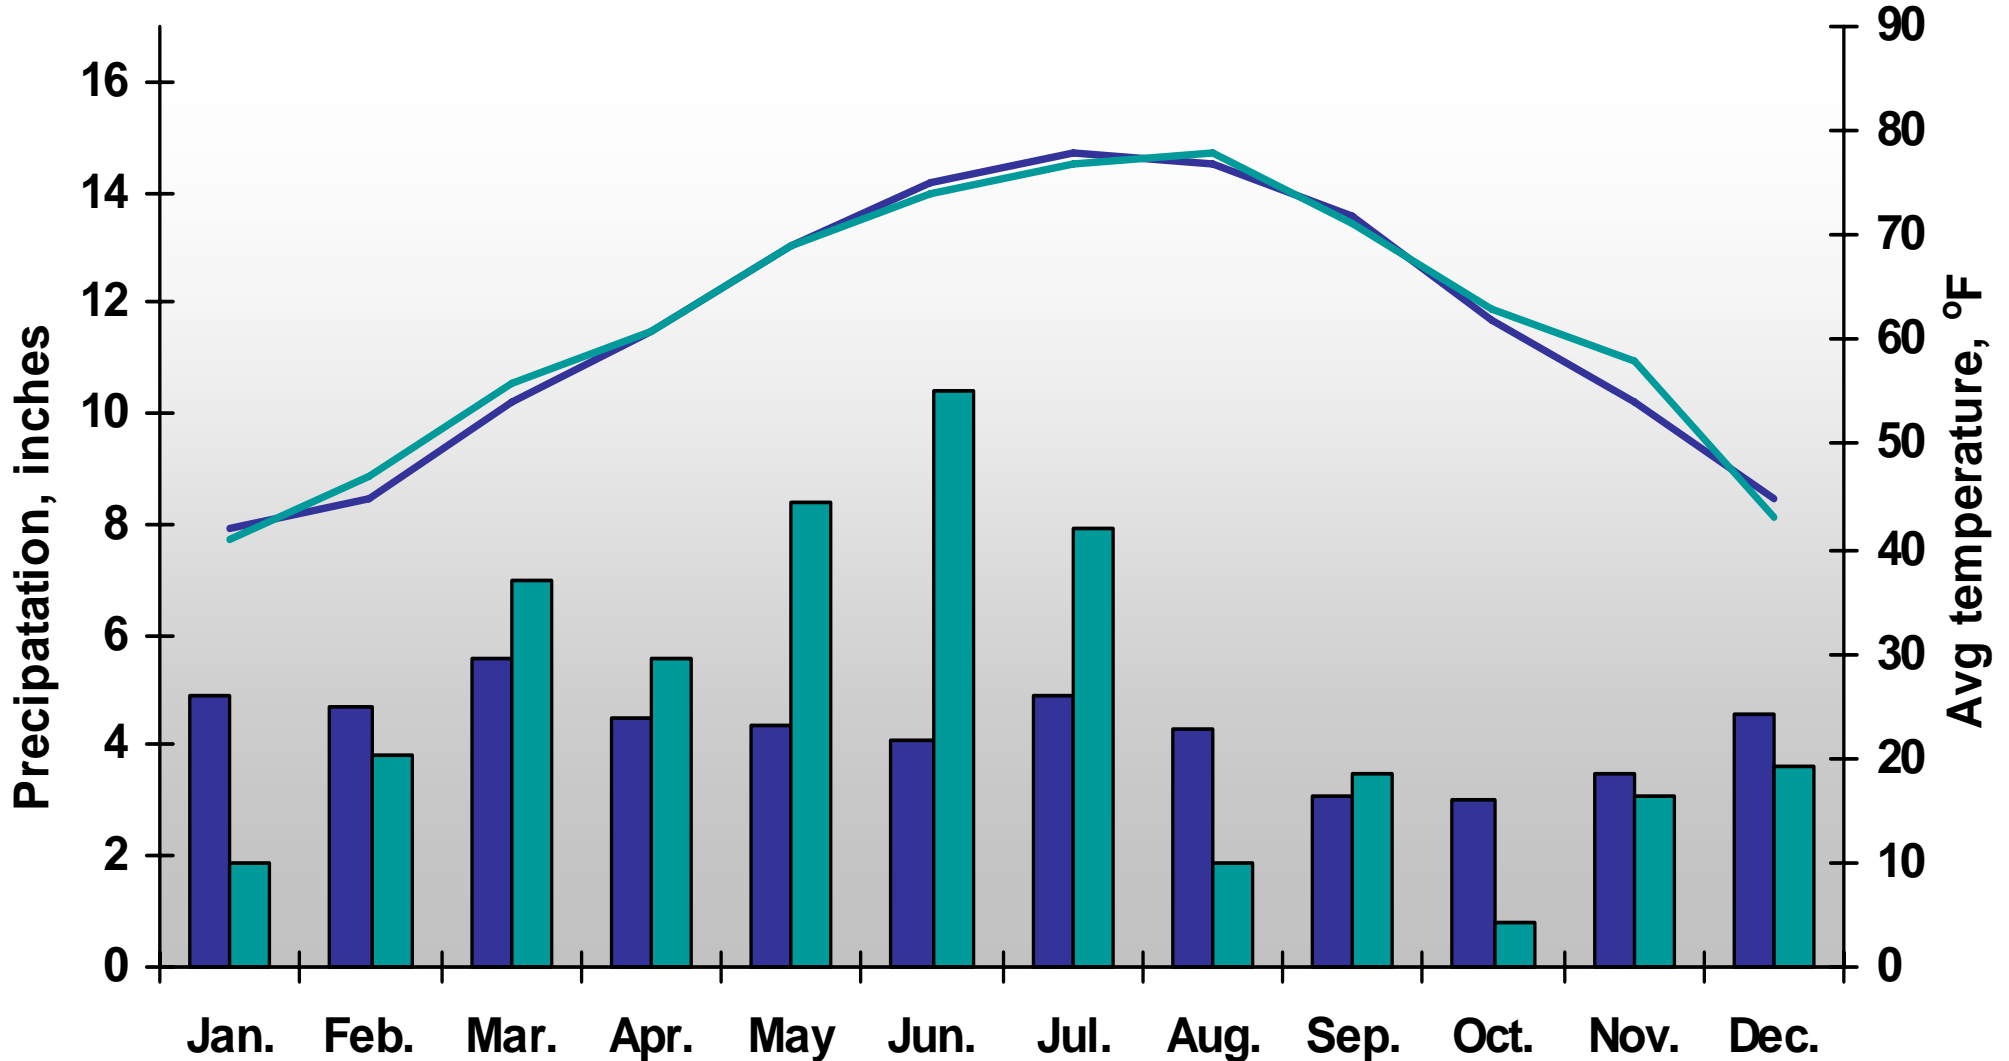

Griffin Weather Data 2003

■ 30 yr avg precipitation ■ monthly precipitation
— 30 yr avg temperature — monthly temperature